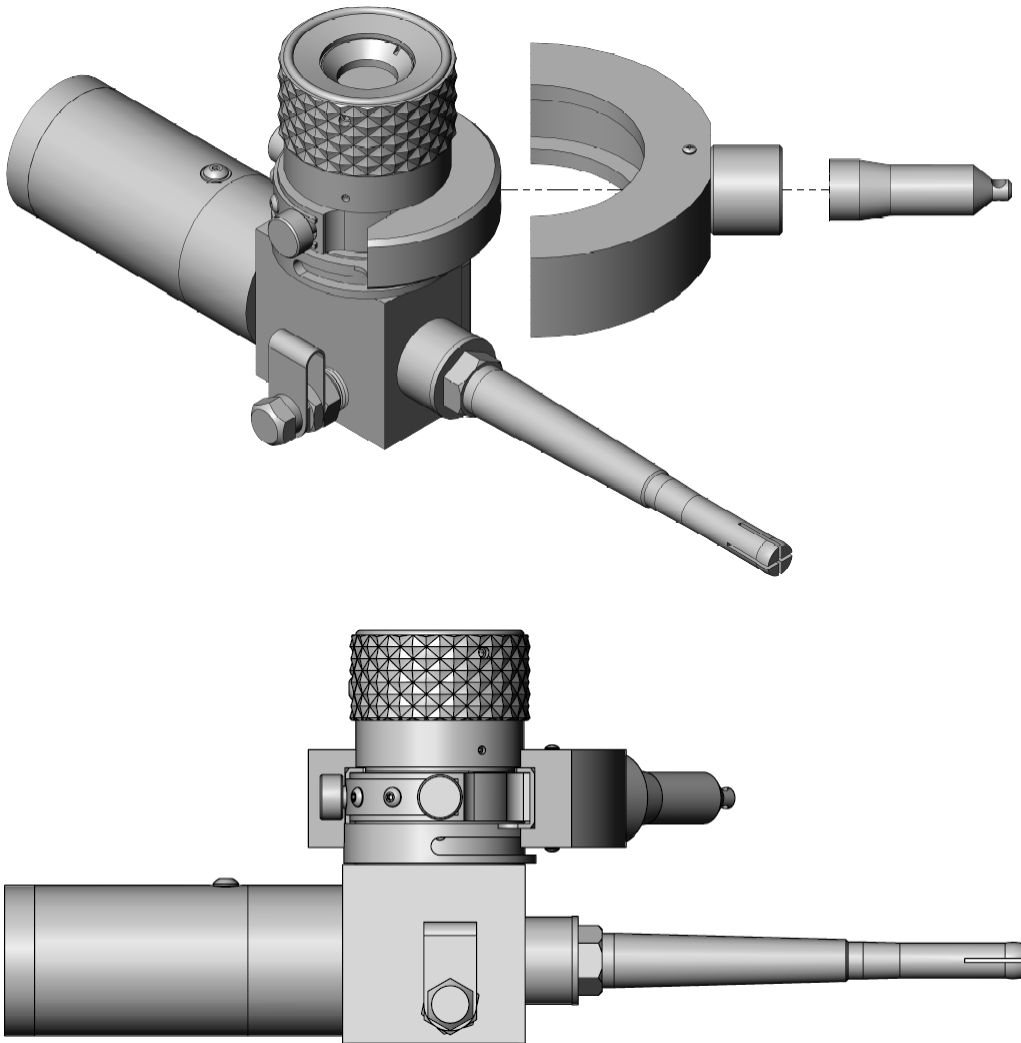

BS-FLH Reticle Illuminator Kit

Our new Reticle Illuminator Accessory Part # BS-FLH will ease the task of illuminating the Graflex proprietary reticle. The standard approach requires the user place a penlight at the boresight telescope light port making it somewhat cumbersome. The new Reticle Illuminator affixes to the boresight telescope making it's use 100% hands-free. The illuminator uses 4 each LR41 batteries for 8 hours of run time. The standard light color is white with blue, green, or red light available as an option.

NOTE: The light will illuminate reticle lines only and not the entire reticle making it simple to discern the reticle line upon the target.

BS-FLHH Flashlight Holder
BS-Nano-W White Light Flashlight
BS-Nano-G Green Light Flashlight
BS-Nano-R Red Light Flashlight
BS-Nano-B Blue Light Flashlight
BS-LR41 Duracell Batteries (4 per)

NOTE: Battery equivalent to LR41 is 384 and 392